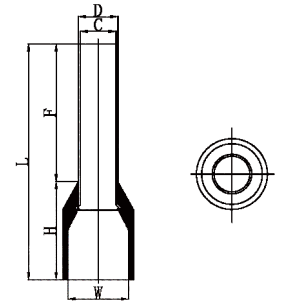

尼龙绝缘欧式端子 Nylon Insulated Cord End Termini

端子材质：紫铜
电镀：镀锡

Terminal Body: Copper
Plating: Tin

| WIRE RANGE A.W.G./mm ² 压线范围 | ITEM NO. 型号 | DIMENSION(尺寸)/mm | | | | | | Q'TY BOX 最小 包装 | COLOR 颜色 |
|--|----------------|------------------|------|-----|-----|-----|-----|-------------------------|--------------------|
| | | F | L | W | H | D | C | | |
| 18 A.W.G. 1.0 mm ² | ENY1012 | 12 | 18 | 3 | 6.3 | 1.7 | 1.4 | 1000 | Multiple colour |
| | ENY1012-L | 12 | 18.5 | 3.3 | 6.5 | | | | |
| | ENY1018 | 18 | 24.3 | 3 | | | | | |
| 16 A.W.G. 1.5 mm ² | ENY1506 | 6 | 12.3 | 3.5 | 6.3 | 2 | 1.7 | | |
| | ENY1508 | 8 | 14 | | | | | | |
| | ENY1508-L | 8 | 14.5 | 3.8 | 6.5 | | | | |
| | ENY1510 | 10 | 16 | 3.5 | 6.3 | | | | |
| | ENY1512 | 12 | 18 | | | | | | |
| | ENY1515 | 15 | 21.3 | | | | | | |
| | ENY1518 | 18 | 24 | | | | | | |
| 14 A.W.G. 2.5 mm ² | ENY2508 | 8 | 15 | 4.2 | 7.4 | 2.5 | 2.2 | | |
| | ENY2510 | 10 | 17.4 | | | | | | |
| | ENY2512 | 12 | 18 | | | | | | |
| | ENY2518 | 18 | 24 | | | | | | |
| | ENY2525 | 25 | 32.4 | | | | | | |
| 12 A.W.G. 4.0 mm ² | ENY4009 | 8 | 16.4 | 4.8 | 7.4 | 3.2 | 2.8 | | |
| | ENY4010 | 10 | 17 | | | | | | |
| | ENY4012 | 12 | 20 | | | | | | |
| | ENY4018 | 18 | 26 | | | | | | |